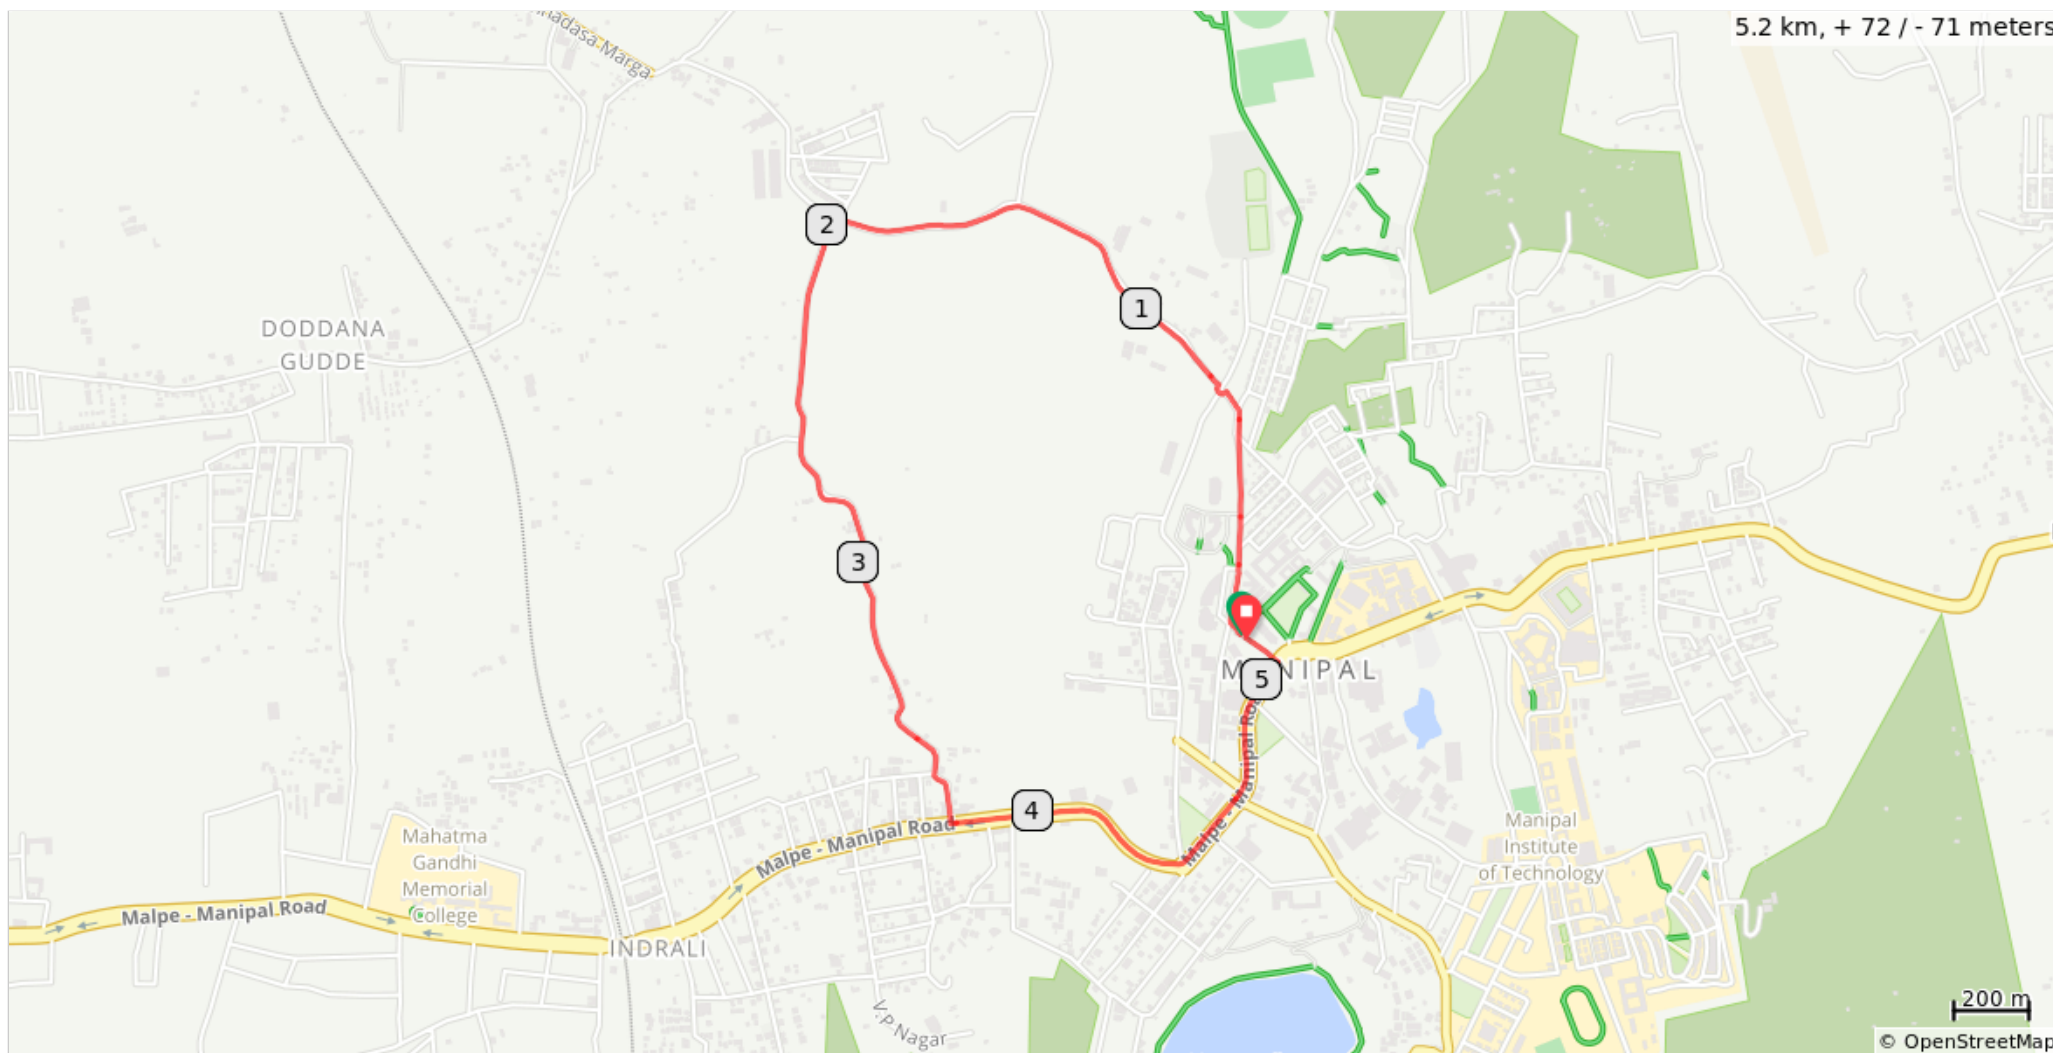

MM2020 5k

5.2 km, + 72 / - 71 meters

Num	Dist	Type	Note
1.	0.0		Start of route
2.	0.0		At the roundabout, take the 2nd exit onto Manipal Dr
3.	0.5		Continue onto Perampalli Nekkara Krishnadasa Marga
4.	2.0		Left
5.	3.8		Left at Azad Hand Embroidery onto NH169A
6.	5.1		Left
7.	5.2		End of route

5.2 kilometers. +71/-70 meters
