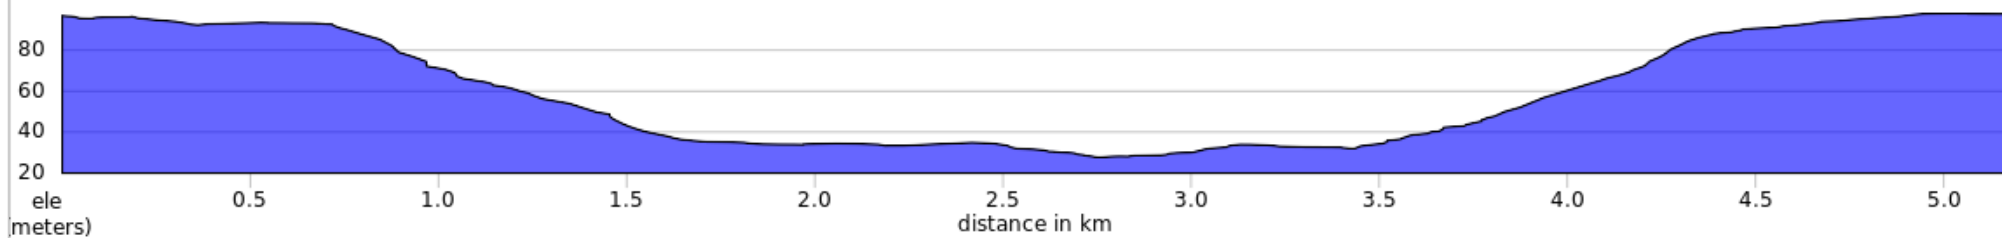

MM2020 5k

5.2 km, + 72 / - 71 meters

Num	Dist	Type	Note
1.	0.0		Start of route
2.	0.0		At the roundabout, take the 2nd exit onto Manipal Dr
3.	0.5		Continue onto Perampalli Nekkara Krishnadasa Marga
4.	2.0		Left
5.	3.8		Left at Azad Hand Embroidery onto NH169A
6.	5.1		Left
7.	5.2		End of route

5.2 kilometers. +71/-70 meters
