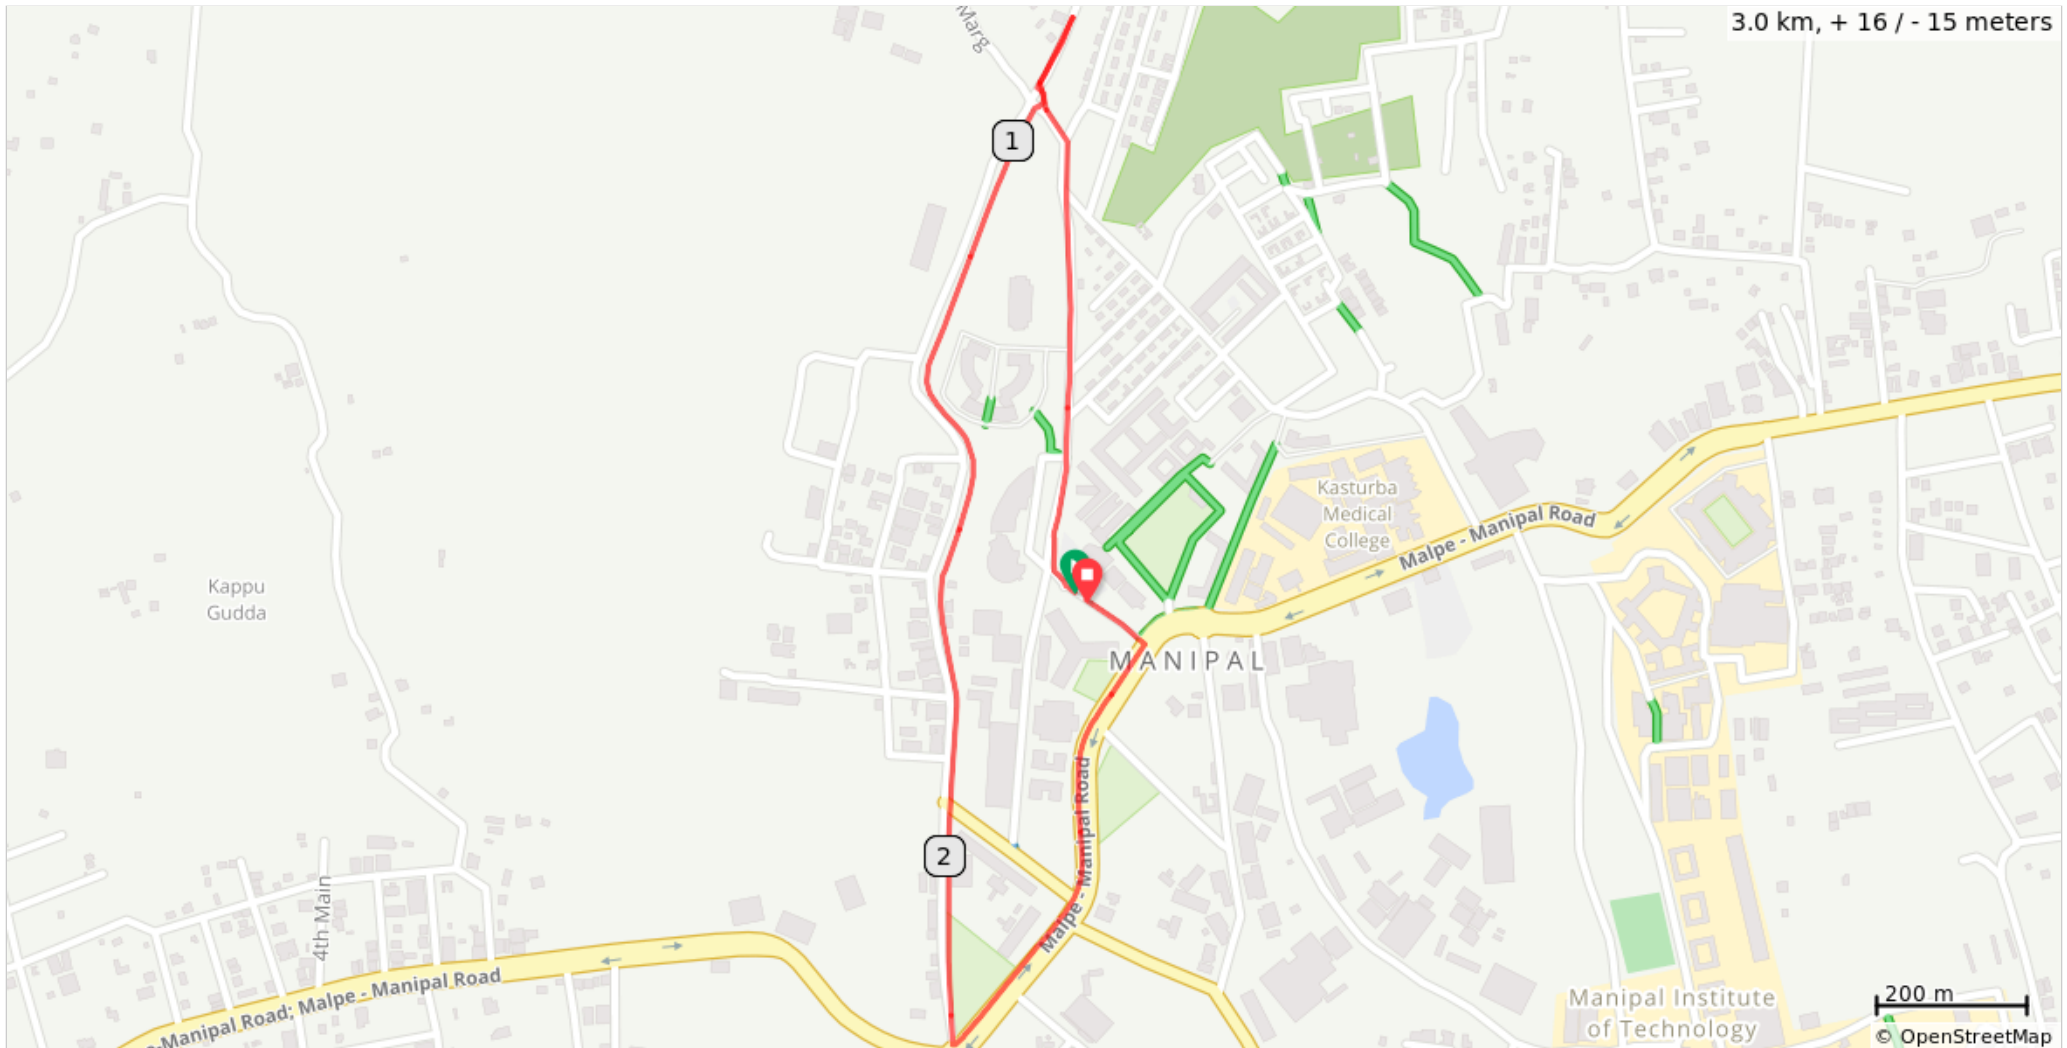

# MM2020 3k map+cuesheet

3.0 km, + 16 / - 15 meters

Num	Dist	Type	Note
1.	0.0		Start of route
2.	0.0		At the roundabout, take the 1st exit onto Manipal Dr
3.	0.5		At Manipal Assisted Reproduction Centre (MARC), continue onto Perampalli Nekkar Krishnadasa Marga
4.	2.2		At Syndicate Cir, take the 1st exit onto NH169A
5.	2.9		Left
6.	3.0		End of route

3.0 kilometers. +14/-13 meters