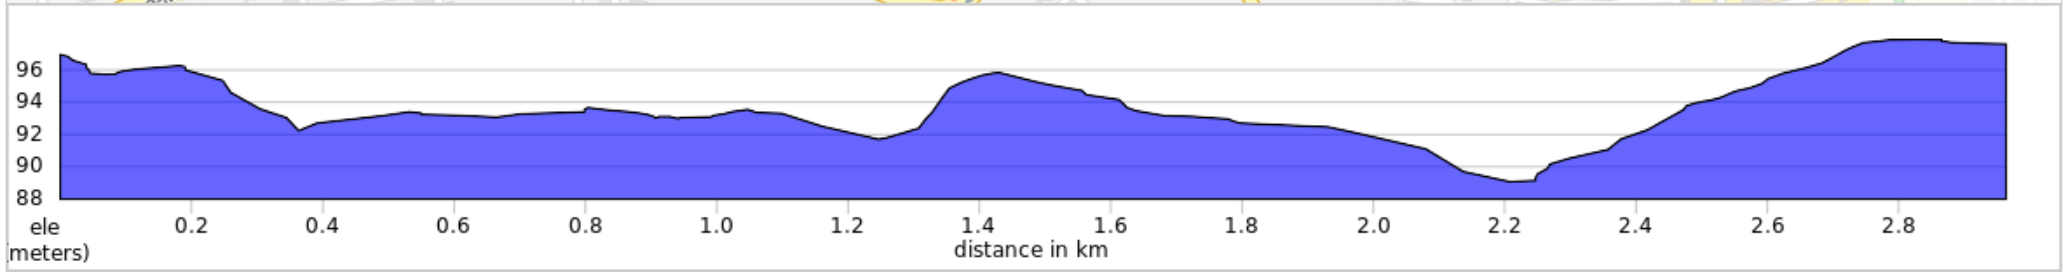

# MM2020 3k map+cuesheet

3.0 km, + 16 / - 15 meters

Num	Dist	Type	Note
1.	0.0		Start of route
2.	0.0		At the roundabout, take the 1st exit onto Manipal Dr
3.	0.5		At Manipal Assisted Reproduction Centre (MARC), continue onto Perampalli Nekkar Krishnadasa Marga
4.	2.2		At Syndicate Cir, take the 1st exit onto NH169A
5.	2.9		Left
6.	3.0		End of route

3.0 kilometers. +14/-13 meters