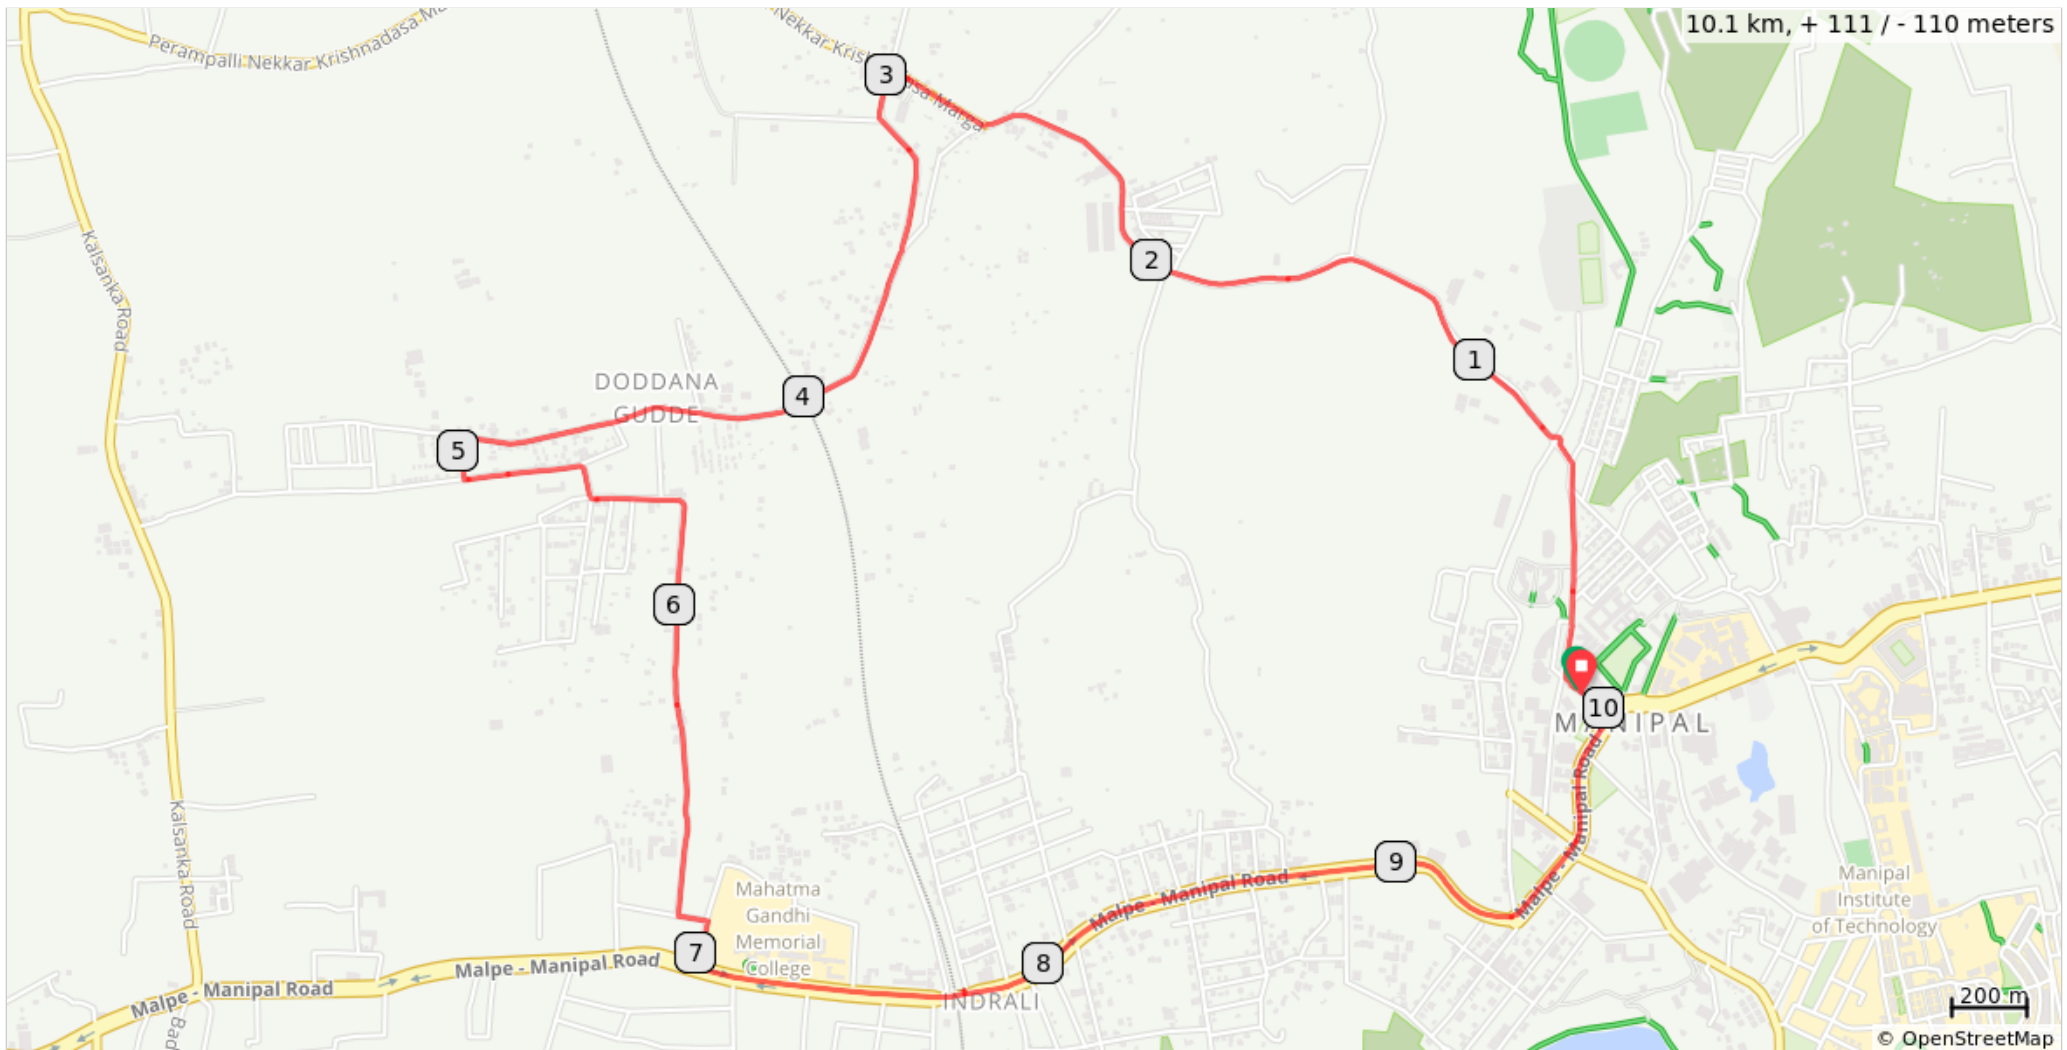

# MM2020 10k map+cuesheet

10.1 km, + 111 / - 110 meters

Num	Dist	Type	Note
1.	0.0		Start of route
2.	0.0		At the roundabout, take the 1st exit onto Manipal Dr
3.	0.5		At Manipal Assisted Reproduction Centre (MARC), continue onto Perampalli Nekkar Krishnadasa Marga
4.	2.7		Slight right at Fish Market Perampalli Bus Stop
5.	3.0		Left at Perampalli Circle Bus Stop toward Jodu Rasthe Rd
6.	3.1		Left onto Jodu Rasthe Rd
7.	3.5		Continue onto Gundibail-Manipal Rd
8.	5.0		Left
9.	5.1		Left at Shree Kamberla Kala Doddanagudde Shree Babbu Swami Temple onto Gundibail-Manipal Rd
10.	5.4		Right at Bhudhagi
11.	5.5		Left at Shree Rakthesheshwari General Store

5.5 kilometers. +21/-82 meters

Num	Dist	Type	Note
12.	6.8		Left at DEN NETWORKS LTD
13.	6.9		Right at Malejumaadi Sthana Sagri
14.	7.0		Left at Manipal Mangalore Taxi Services onto NH169A
15.	7.8		Left at Jaydev Motozone - Vespa/Aprilia
16.	7.8		Left at Jaydev Motozone - Vespa/Aprilia onto NH169A
17.	10.1		End of route

4.6 kilometers. +76/-6 meters