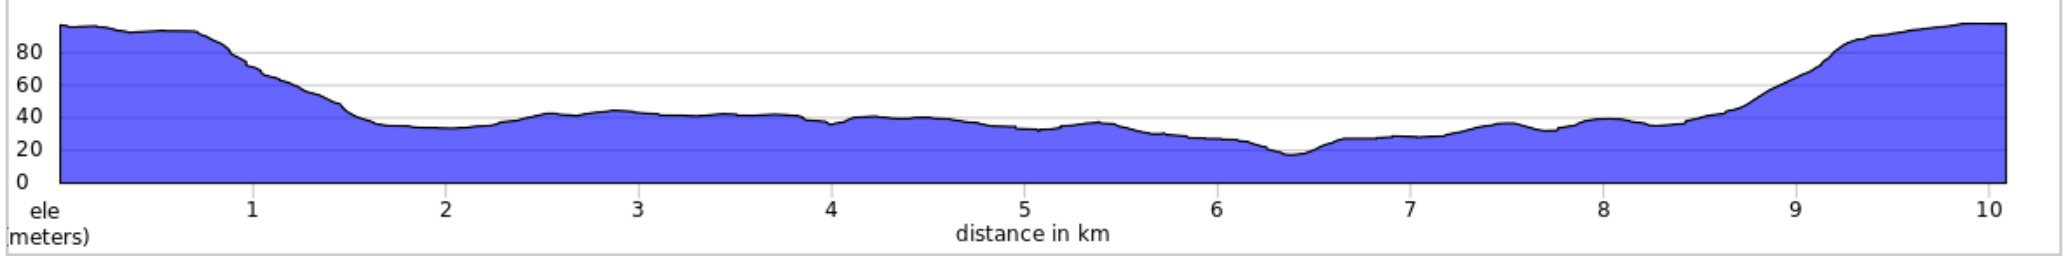

# MM2020 10k map+cuesheet

10.1 km, + 111 / - 110 meters

Num	Dist	Type	Note
1.	0.0		Start of route
2.	0.0		At the roundabout, take the 1st exit onto Manipal Dr
3.	0.5		At Manipal Assisted Reproduction Centre (MARC), continue onto Perampalli Nekkar Krishnadasa Marga
4.	2.7		Slight right at Fish Market Perampalli Bus Stop
5.	3.0		Left at Perampalli Circle Bus Stop toward Jodu Rasthe Rd
6.	3.1		Left onto Jodu Rasthe Rd
7.	3.5		Continue onto Gundibail-Manipal Rd
8.	5.0		Left
9.	5.1		Left at Shree Kamberla Kala Doddanagudde Shree Babbu Swami Temple onto Gundibail-Manipal Rd
10.	5.4		Right at Bhudhagi
11.	5.5		Left at Shree Rakthesheshwari General Store

5.5 kilometers. +21/-82 meters

Num	Dist	Type	Note
12.	6.8		Left at DEN NETWORKS LTD
13.	6.9		Right at Malejumaadi Sthana Sagri
14.	7.0		Left at Manipal Mangalore Taxi Services onto NH169A
15.	7.8		Left at Jaydev Motozone - Vespa/Aprilia
16.	7.8		Left at Jaydev Motozone - Vespa/Aprilia onto NH169A
17.	10.1		End of route

4.6 kilometers. +76/-6 meters